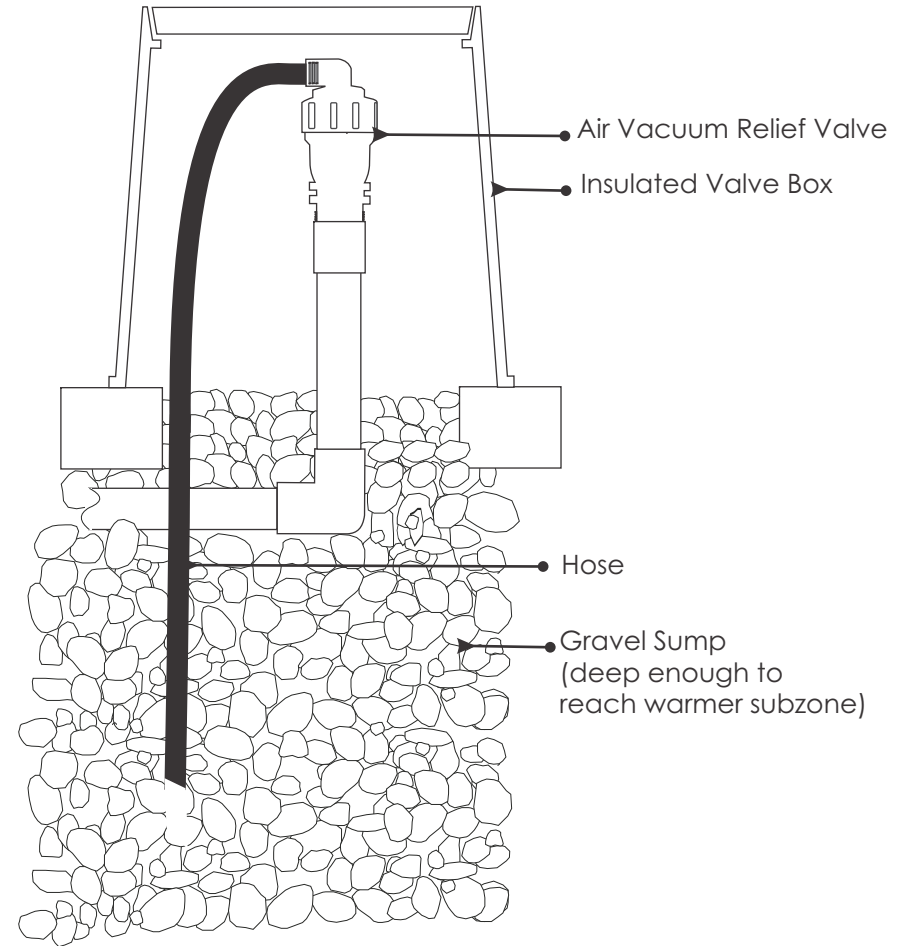

GEOFLOW Air Release/Vacuum Breaker - Kinetic
SUBSURFACE DRIP Not to scale

GEOFLOW Air Release/Vacuum Breaker - Kinetic
SUBSURFACE DRIP With Air Uptake Hose Not to scale