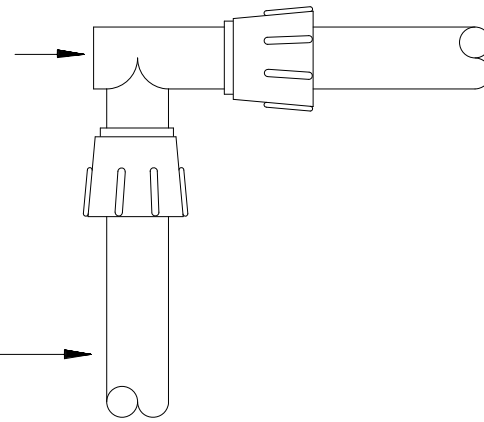

GEOFLOW LOCKSLIP ELBOW (LTEL-600)

GEOFLOW WASTEFLOW DRIPLINE

502LS

GEOFLOW LOCKSLIP ELBOW (LTEL-600)  
SECTION

Not To Scale